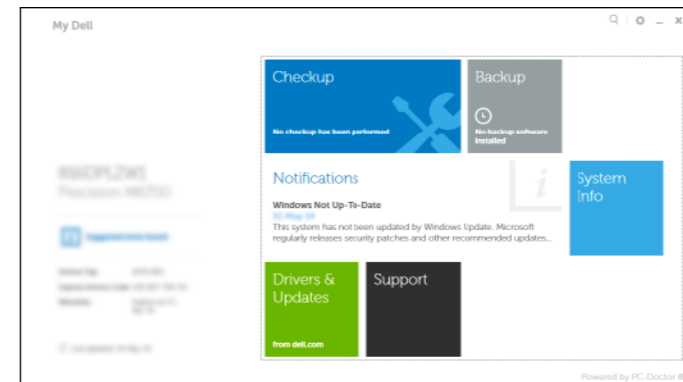

My Dell

我的 Dell | 我的 Dell
마이델 | 마이 델