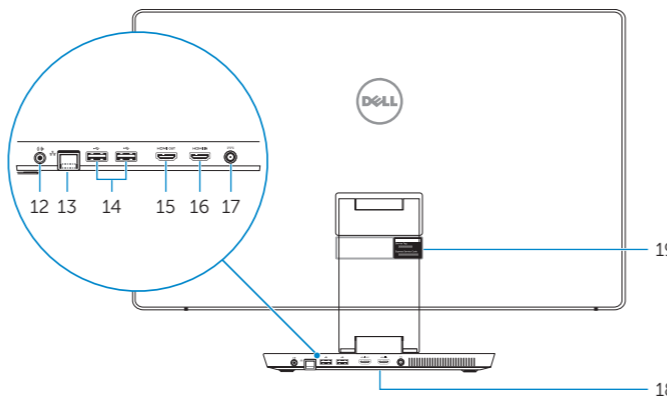

W07C002

Inspiron 2350

Inspiron 2350 系列

Features

功能部件 | 功能 | 外觀 | 기능

1. Intel RealSense 3D Camera – optional
2. Microphones (2)
3. Camera-status light
4. USB 3.0 ports (2)
5. Brightness control buttons (2)
6. Input-source selection/ screen-off button
7. Hard-drive activity light
8. Power button
9. Media-card reader
10. USB 3.0 ports (2)
11. Headset port
12. Audio-out port
13. Network port
14. USB 2.0 ports (2)
15. HDMI-out port
16. HDMI-in port
17. Power-adaptor port
18. Regulatory label
19. Service Tag label