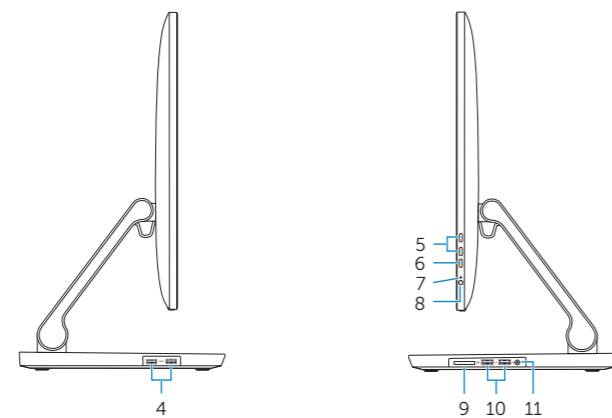

W07C002

Inspiron 2350

Inspiron 2350 系列

Features

功能部件 | 功能 | 外觀 | 기능

1. Intel RealSense 3D Camera – optional
2. Microphones (2)
3. Camera-status light
4. USB 3.0 ports (2)
5. Brightness control buttons (2)
6. Input-source selection/ screen-off button
7. Hard-drive activity light
8. Power button
9. Media-card reader
10. USB 3.0 ports (2)
11. Headset port
12. Audio-out port
13. Network port
14. USB 2.0 ports (2)
15. HDMI-out port
16. HDMI-in port
17. Power-adaptor port
18. Regulatory label
19. Service Tag label