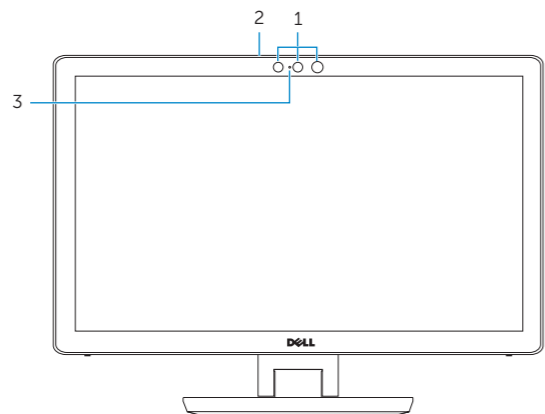

W07C002

Inspiron 2350

Inspiron 2350 系列

Features

功能部件 | 功能 | 外觀 | 기능

1. Intel RealSense 3D Camera – optional
2. Microphones (2)
3. Camera-status light
4. USB 3.0 ports (2)
5. Brightness control buttons (2)
6. Input-source selection/ screen-off button
7. Hard-drive activity light
8. Power button
9. Media-card reader
10. USB 3.0 ports (2)
11. Headset port
12. Audio-out port
13. Network port
14. USB 2.0 ports (2)
15. HDMI-out port
16. HDMI-in port
17. Power-adaptor port
18. Regulatory label
19. Service Tag label